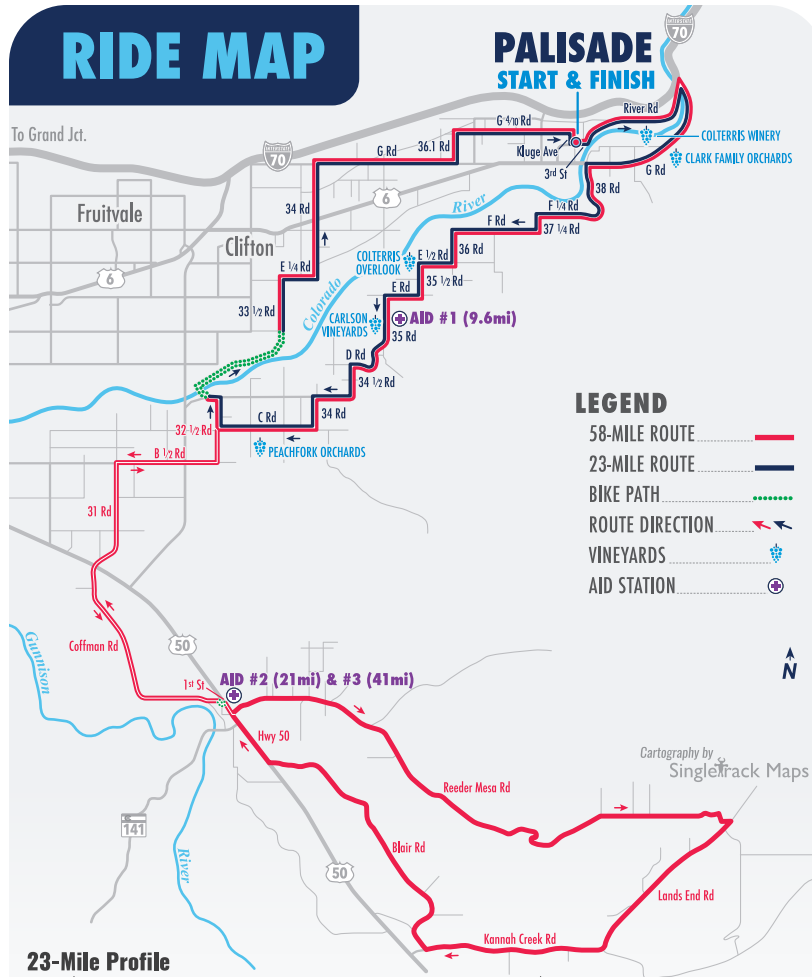

RIDE MAP

PALISADE START & FINISH